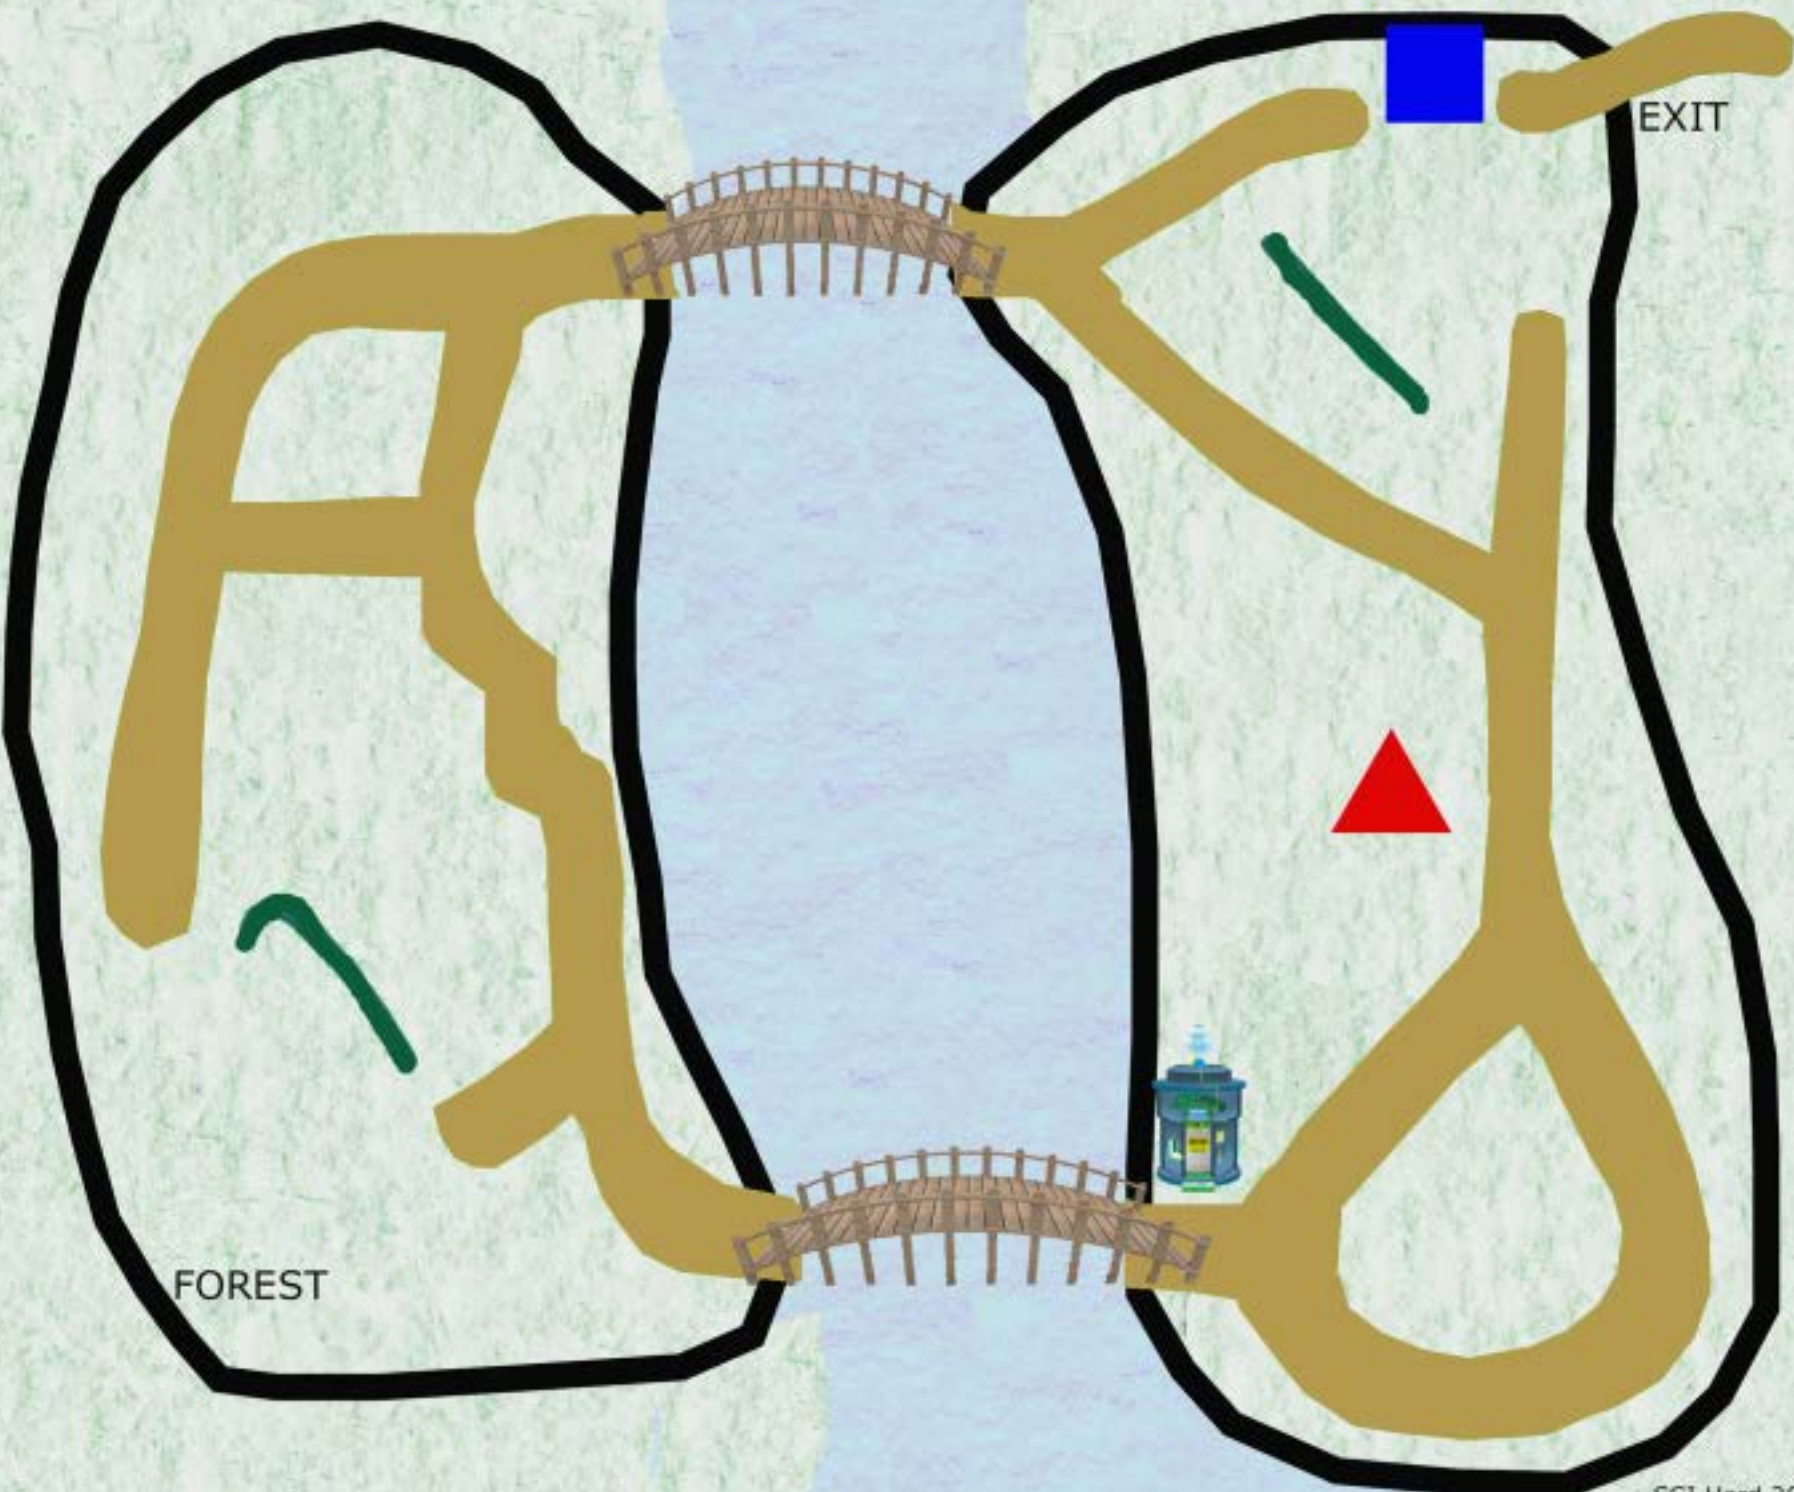

Park

Chillax-3000

Bathroom (bush)

Vendor

EXIT

FOREST